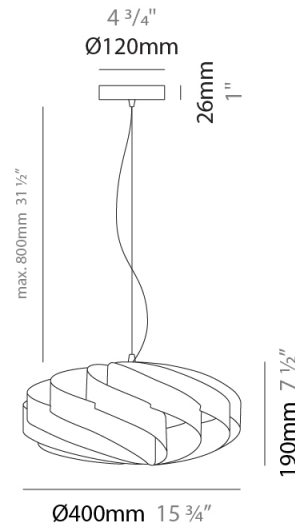

PROJECT	_____
TYPE	_____
SPECIFIER	_____
QUANTITY	_____
DATE	_____

SWIRL SUSPENSION

D61009-

base number   Finish
Options

1. To build a product code in our configurator select the specify button on the base model # product page
2. To build a manual product code on this datasheet choose from the options listed below in blue font and add the suffix to the base model #

GENERAL

Series: Swirl _____
Brand: Linea Zero _____
Division: Design _____
Mounting Type: Suspension _____
Mounting Location: Ceiling _____
Subcategory: Pendant _____

PHYSICAL

Shape: Round _____
Diameter (mm): 400 _____
Diameter (in): 15 ³/₄ _____
Height (mm): 190 _____
Height (in): 7 ¹/₂ _____
Max. Overall Height (mm): 990 _____
Max. Overall Height (in): 39 _____
Light Distribution: Omnidirectional _____
Diffuser: Polilux™ Shade - See Finish Options _____
Fixture Finish: WHI / BLK / SIL / NGD / COP / PKM _____
Fixture Material: Polilux™/ Metal holder _____

ELECTRICAL

Number of Lamps: 1 _____
Lamp Type: LED Retrofit _____
Bulb Included: Bulb Not Included _____
Max. Wattage Per Lamp (W): 7 _____
Lamp Base: E26 _____
Input Voltage (V): 120 _____
Upon Request: 277Vac / GU24 _____

LED

OPTICAL

RATINGS AND CERTIFICATIONS

Certified By: Certified for North American Standards _____
IP rating: IP20 _____